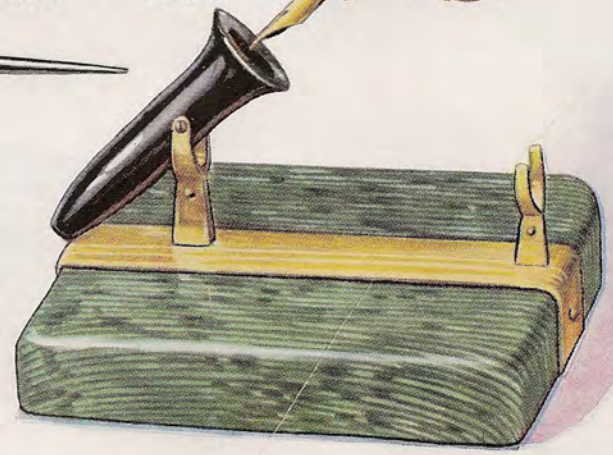

GRAY No. 738 Pencil, 50c.

THE SKYWRITER DESKOMATIC WRITING SET

The very newest idea in desk sets. Sheath is weighted at one end—causing it to raise opposite end to proper position for receiving pen. Then—when pen is inserted and released—its weight lowers sheath to position shown in small sketch—which places holder *lower* than sheath. Thus, any surplus ink left on pen nib will run back into its own reservoir rather than down interior of sheath. While the pen sheath keeps point protected and in a moist condition—ready for instant, perfect service—there will not be any surplus ink from a previous writing to blot or soil your fingers.

Ultra-Modern Displays to Boost Your Sales!

Above is shown the No. 50 SKYWRITER ASSORTMENT. Consists of 8 long and 4 short pens—of the 4 colors—mounted on this attractive, 3 color display. No. 50 Assortment, Price . . . \$18.00.